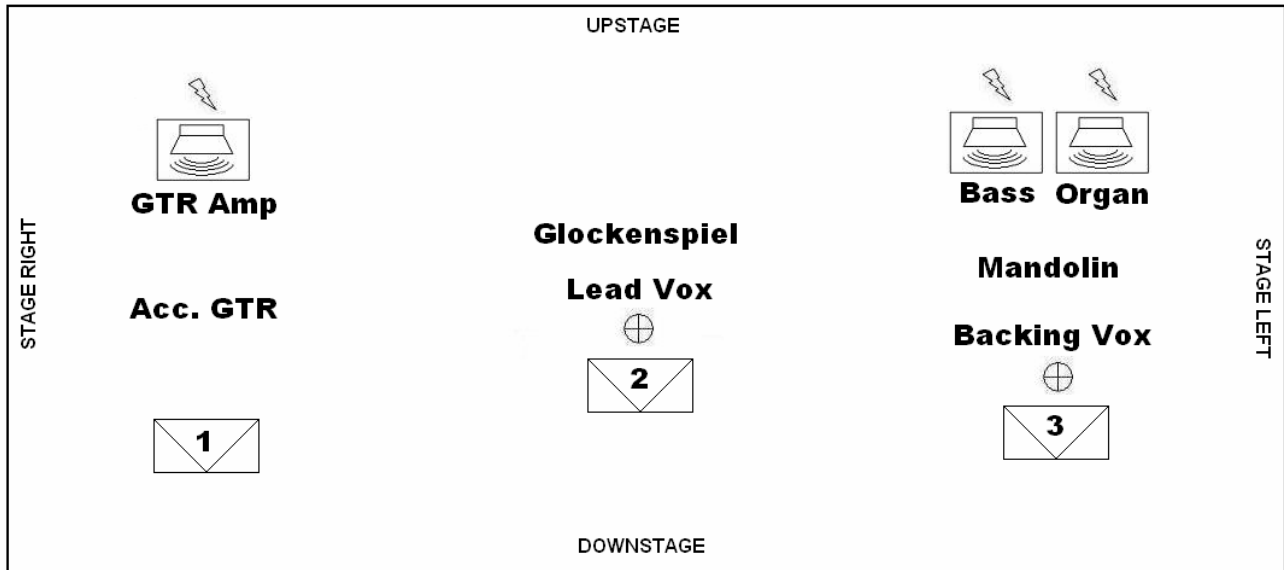

GREEN PITCH

STAGEPLAN / PLOT

Channel	Instrument	Mic	Stand	Insert	Group
1	GTR Amp	SM57	Short w. Boom		
2	Bass	DI		Comp	
3	Organ	SM57	Short w. Boom		
4	Acc. GTR	DI		Comp	
5	Glockenspiel	SM57			
6	Mandolin	KM 185	Short w. Boom	Comp	
7	Lead Vox	Beta58a	Long w. Boom		1
8	Backing Vox	Beta48a	Long w. Boom		2
Group 1	Lead Vox			Comp	
Group 2	Backing Vox			Comp	